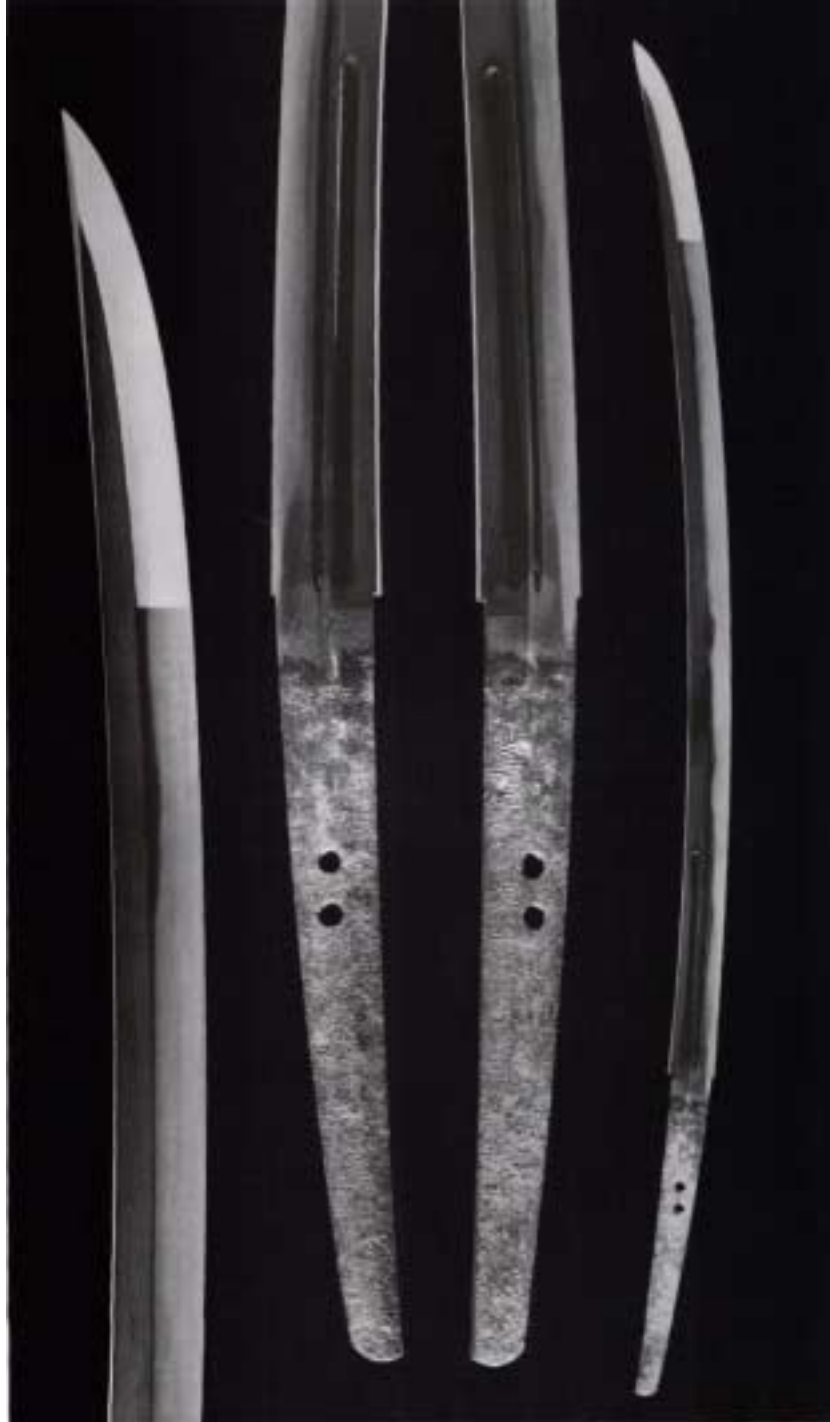

# Kuki 九鬼

Katana belonging to Kuki Ohsumi no Kami Yoshitaka 九鬼大隈守嘉隆 9<sup>th</sup> Soke  
Kukishin Ryu 九宗家九鬼神流

There is an inscription on the blade which reads:  
Made by Masahiro, remade by Sukemune, used by Kuki Yoshitaka